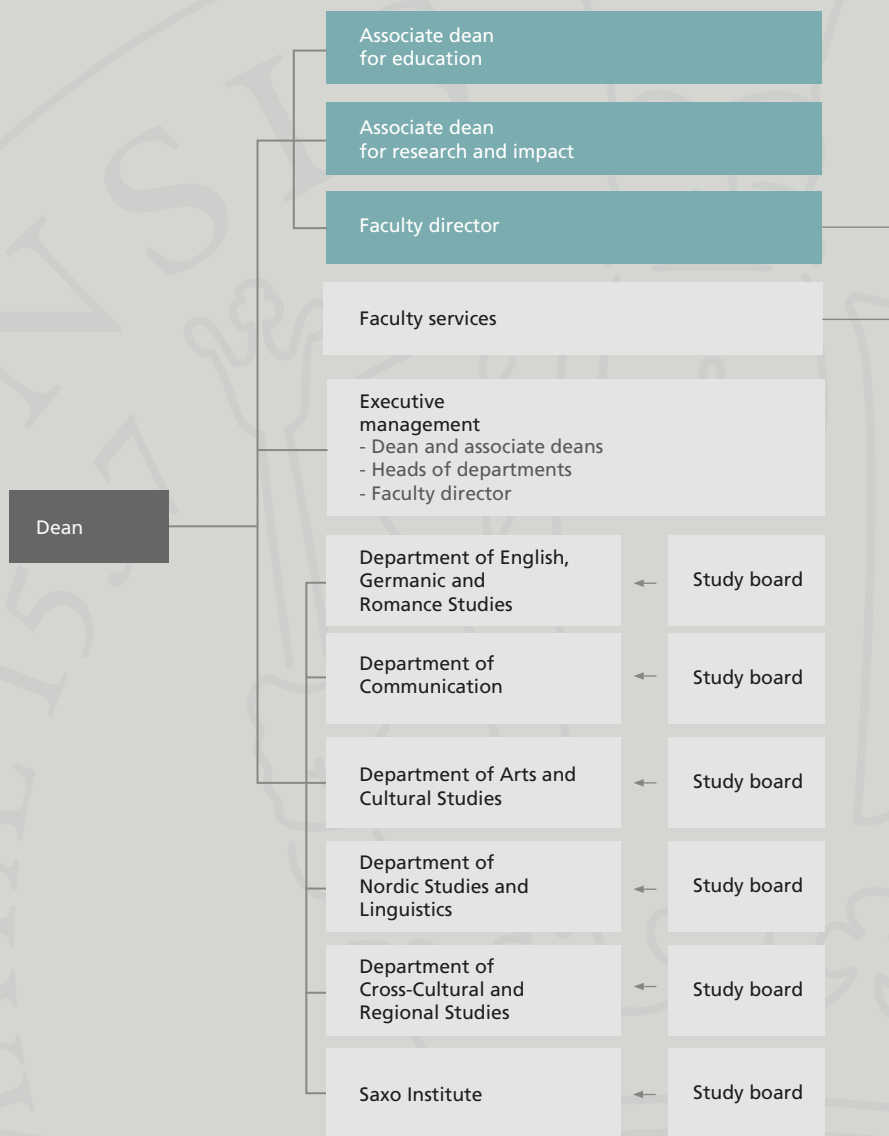

Faculty of Humanities
organisation chart

Councils and committees

Dean

- Academic council
- Faculty collaboration committee
- Forum for Humanities student council and dean and associate deans

Associate dean research and impact

- Research committee
- PhD committee

Associate dean for education

- Faculty VILU team
- Forum for study boards
- Faculty work environment committee